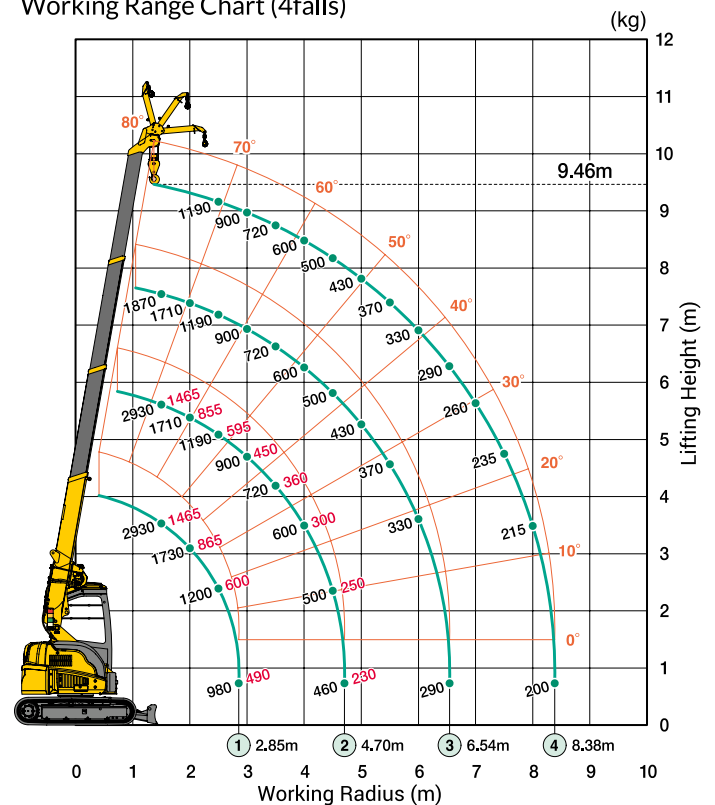

MAEDA MC423S-1

Crane Capacity

2,93 t x 1,5 m

Max. lifting height (on the ground)

9,46 m

Max. working radius

8,38 m x 0,20 t

Max. lifting height (underground)

-15,5 m (4 falls)

Pick & Carry capacity

1,465 t

Dimensions

Working Range Chart (4falls)

⚠ Before use, please read the Operation Manual

Due to improvements, the specifications are subject to change without notice.