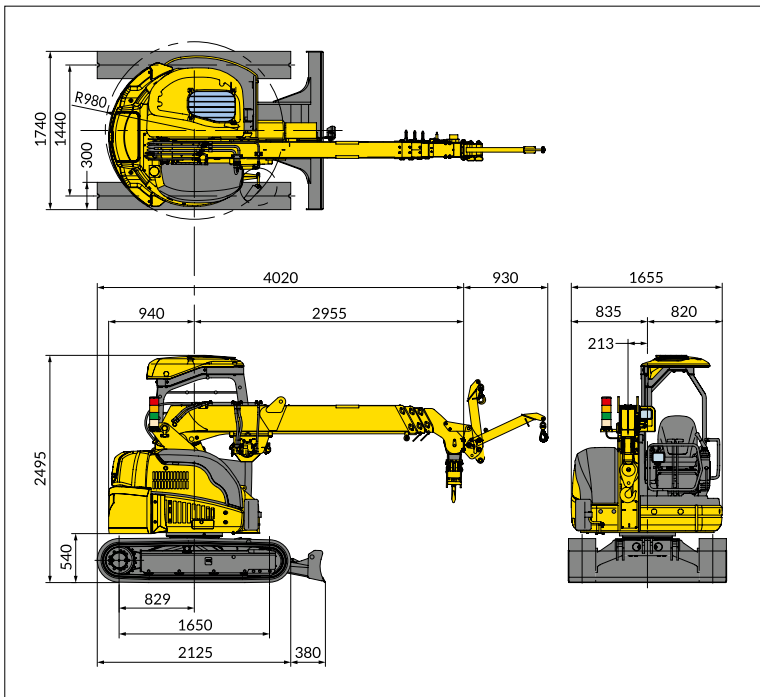

MAEDA MC423S-1

Crane Capacity

2,93 t x 1,5 m

Max. lifting height (on the ground)

9,46 m

Max. working radius

8,38 m x 0,20 t

Max. lifting height (underground)

-15,5 m (4 falls)

Pick & Carry capacity

1,465 t

Dimensions

Working Range Chart (4falls)

⚠ Before use, please read the Operation Manual

Due to improvements, the specifications are subject to change without notice.